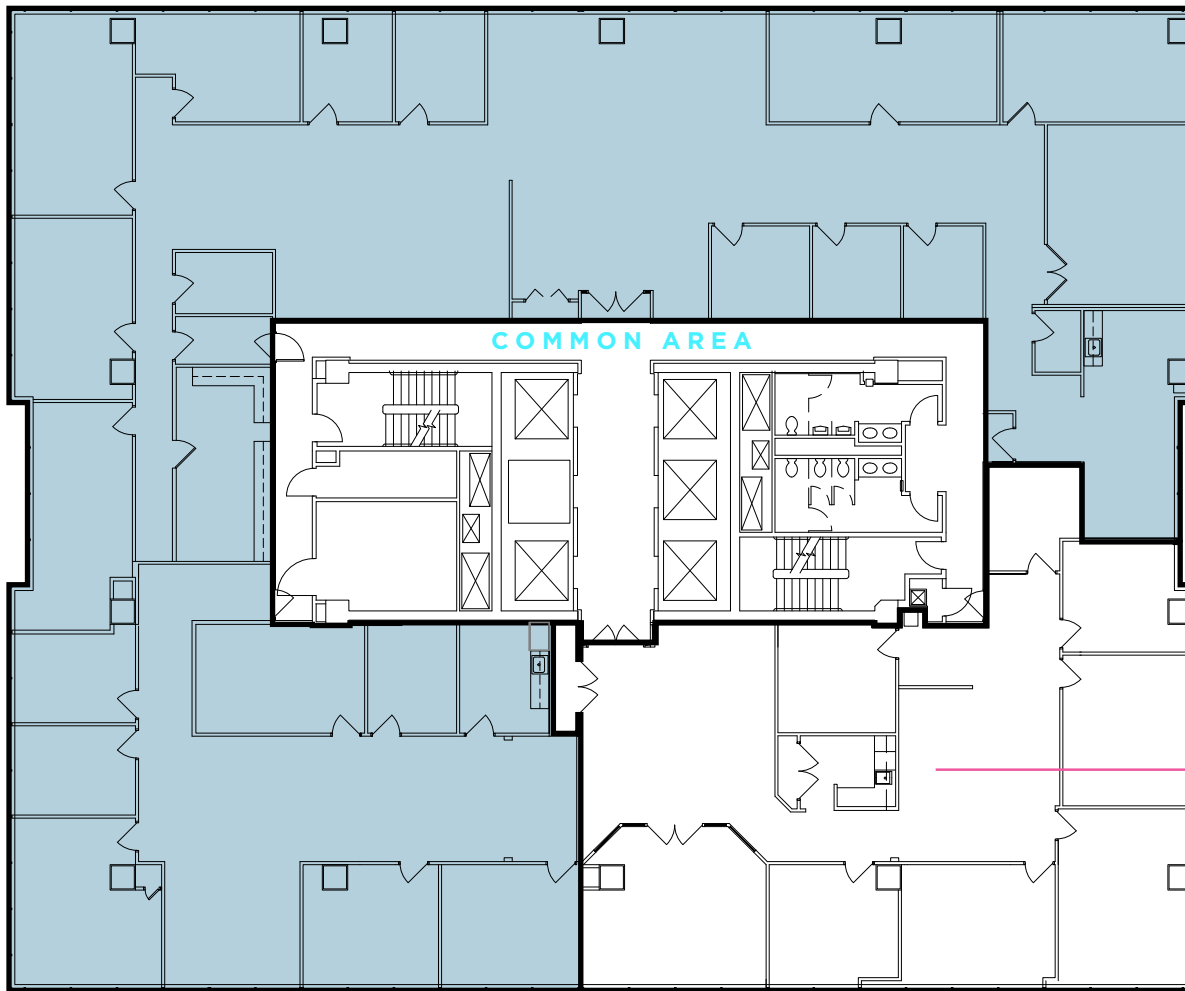

# 14th Floor - 3,430 RSF Available

<http://www.101westohio.com>

OHIO STREET

CAPITOL AVE

ILLINOIS STREET

**SUITE 1450**  
**3,430 RSF**

W.MARKET STREET