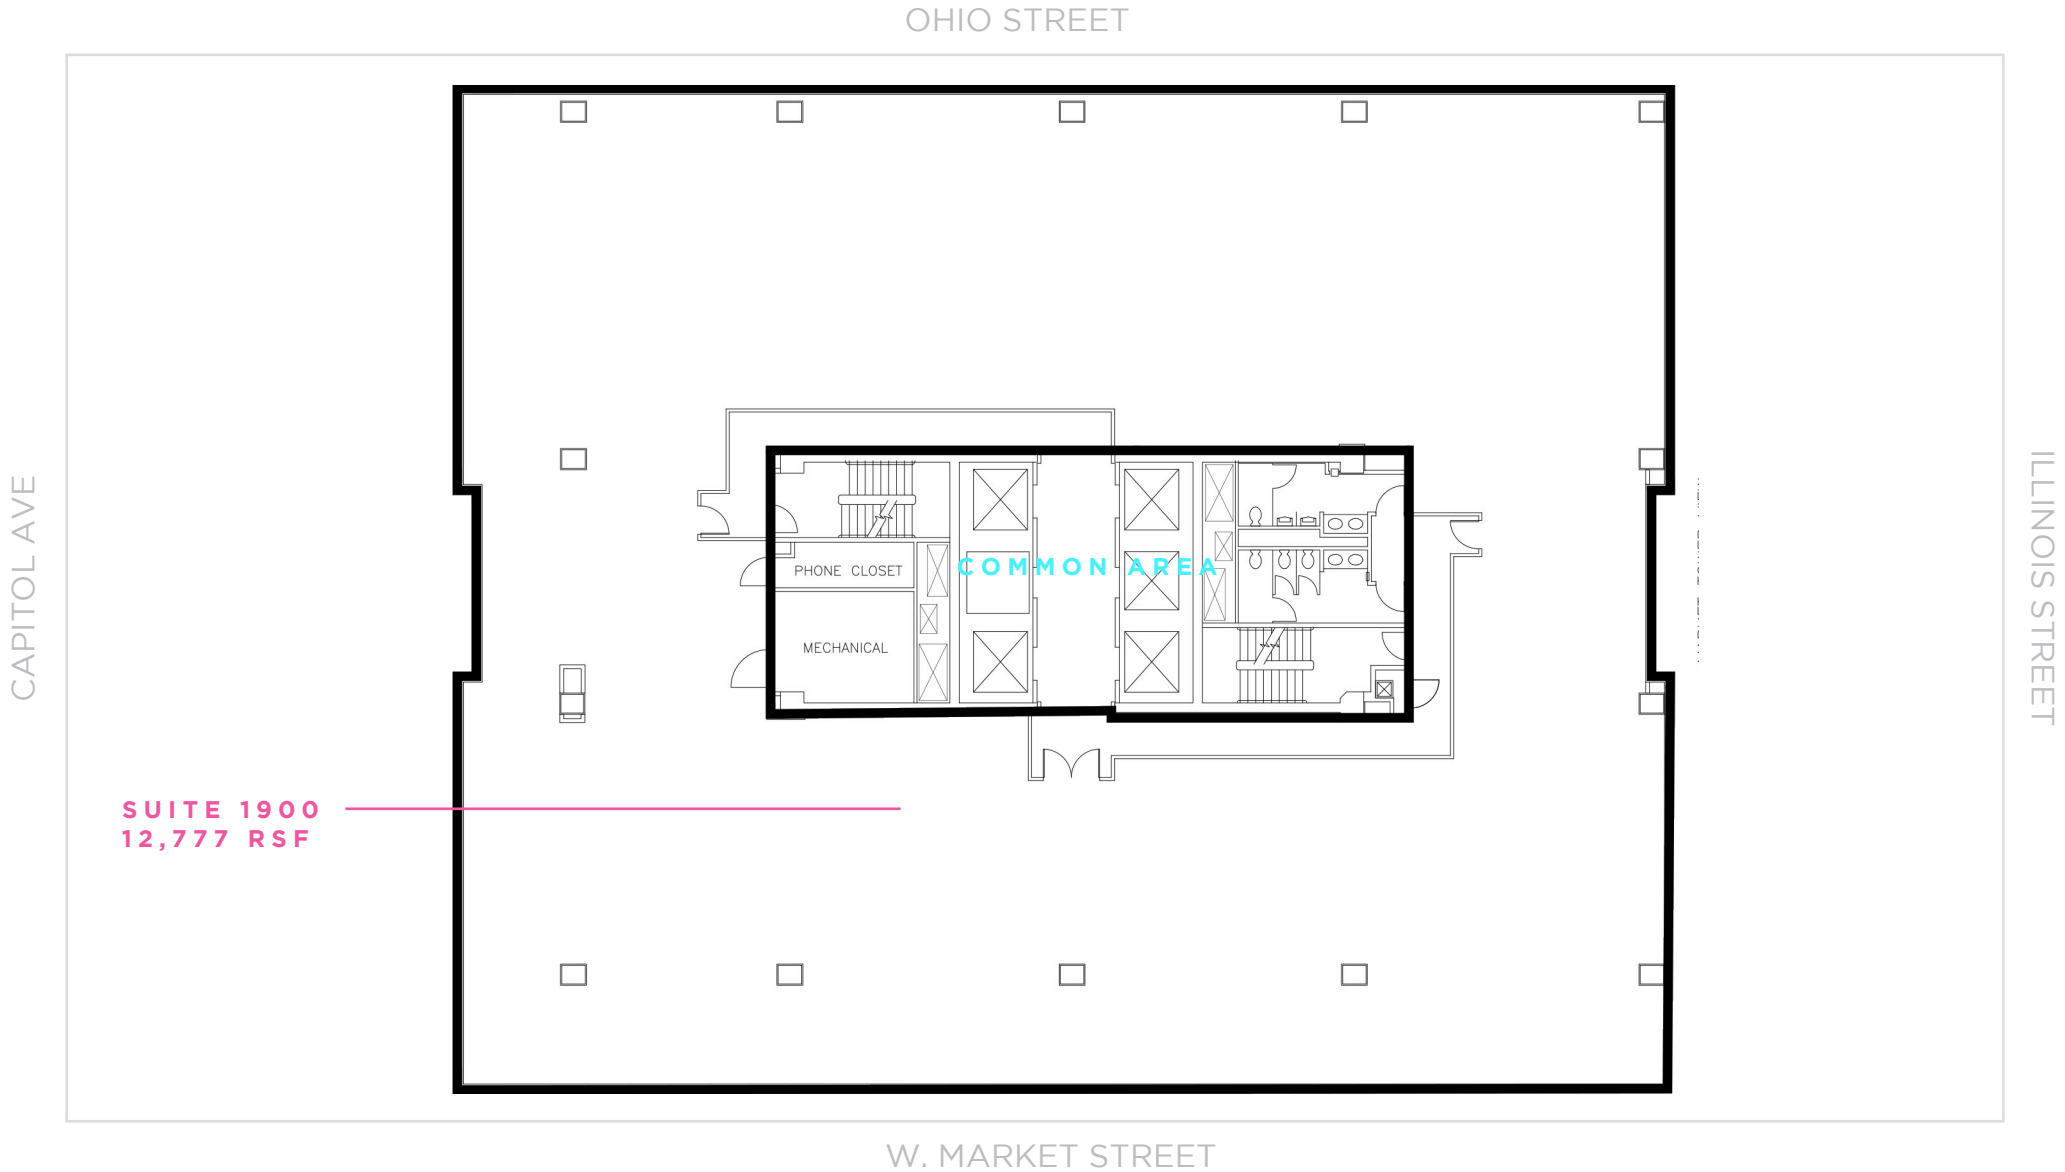

19th Floor - 12,777 RSF Available

<http://www.101westohio.com>

SUITE 1900
12,777 RSF