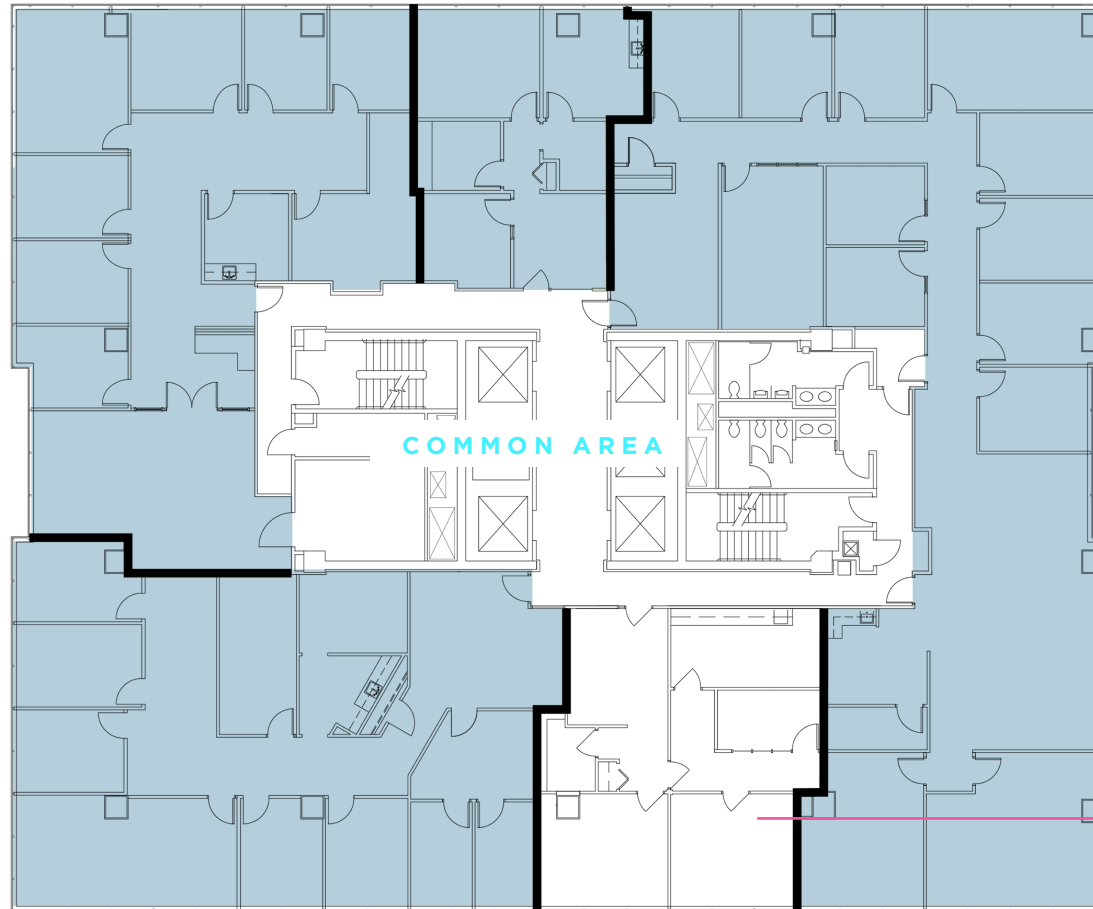

# 15th Floor - 1,287 RSF Available

<http://www.101westohio.com>

OHIO STREET

CAPITOL AVE

ILLINOIS STREET

W. MARKET STREET

**SUITE 1550**  
**1,287 RSF**