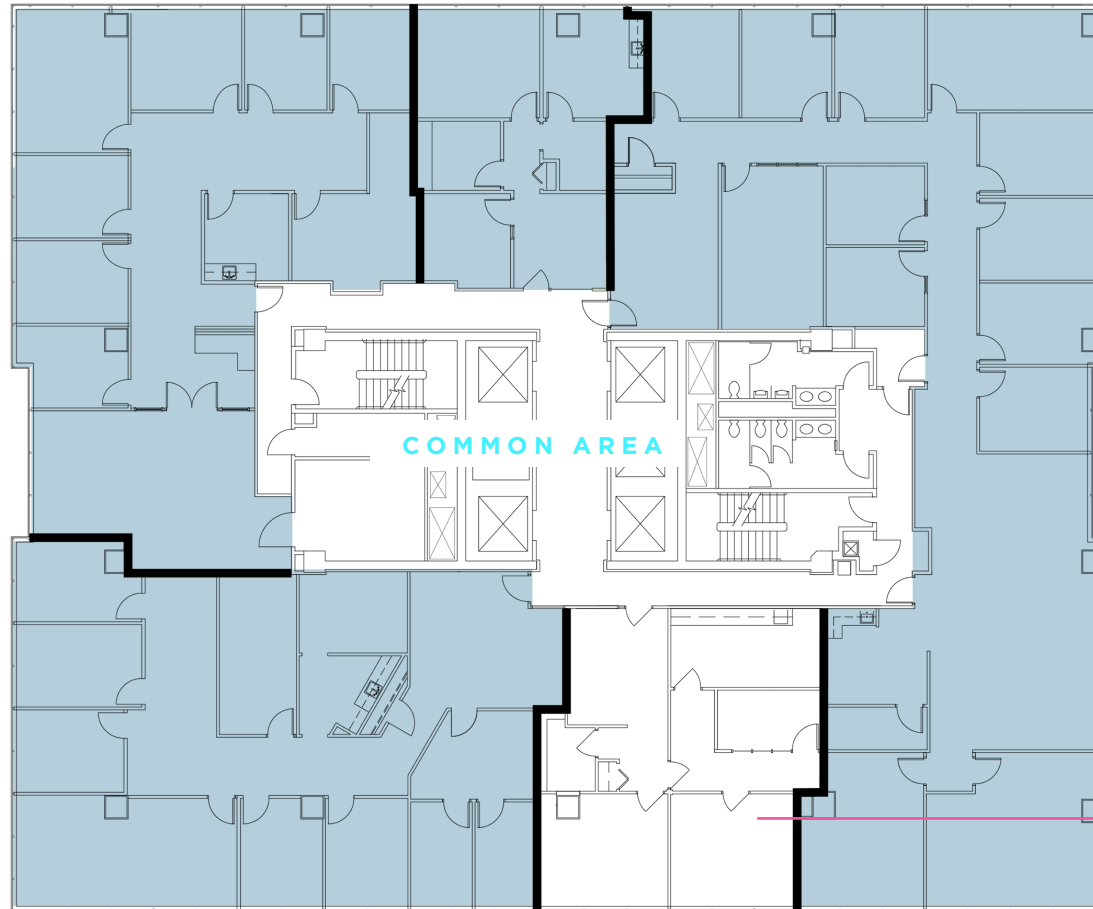

15th Floor - 1,287 RSF Available

<http://www.101westohio.com>

OHIO STREET

CAPITOL AVE

ILLINOIS STREET

COMMON AREA

SUITE 1550
1,287 RSF

W. MARKET STREET