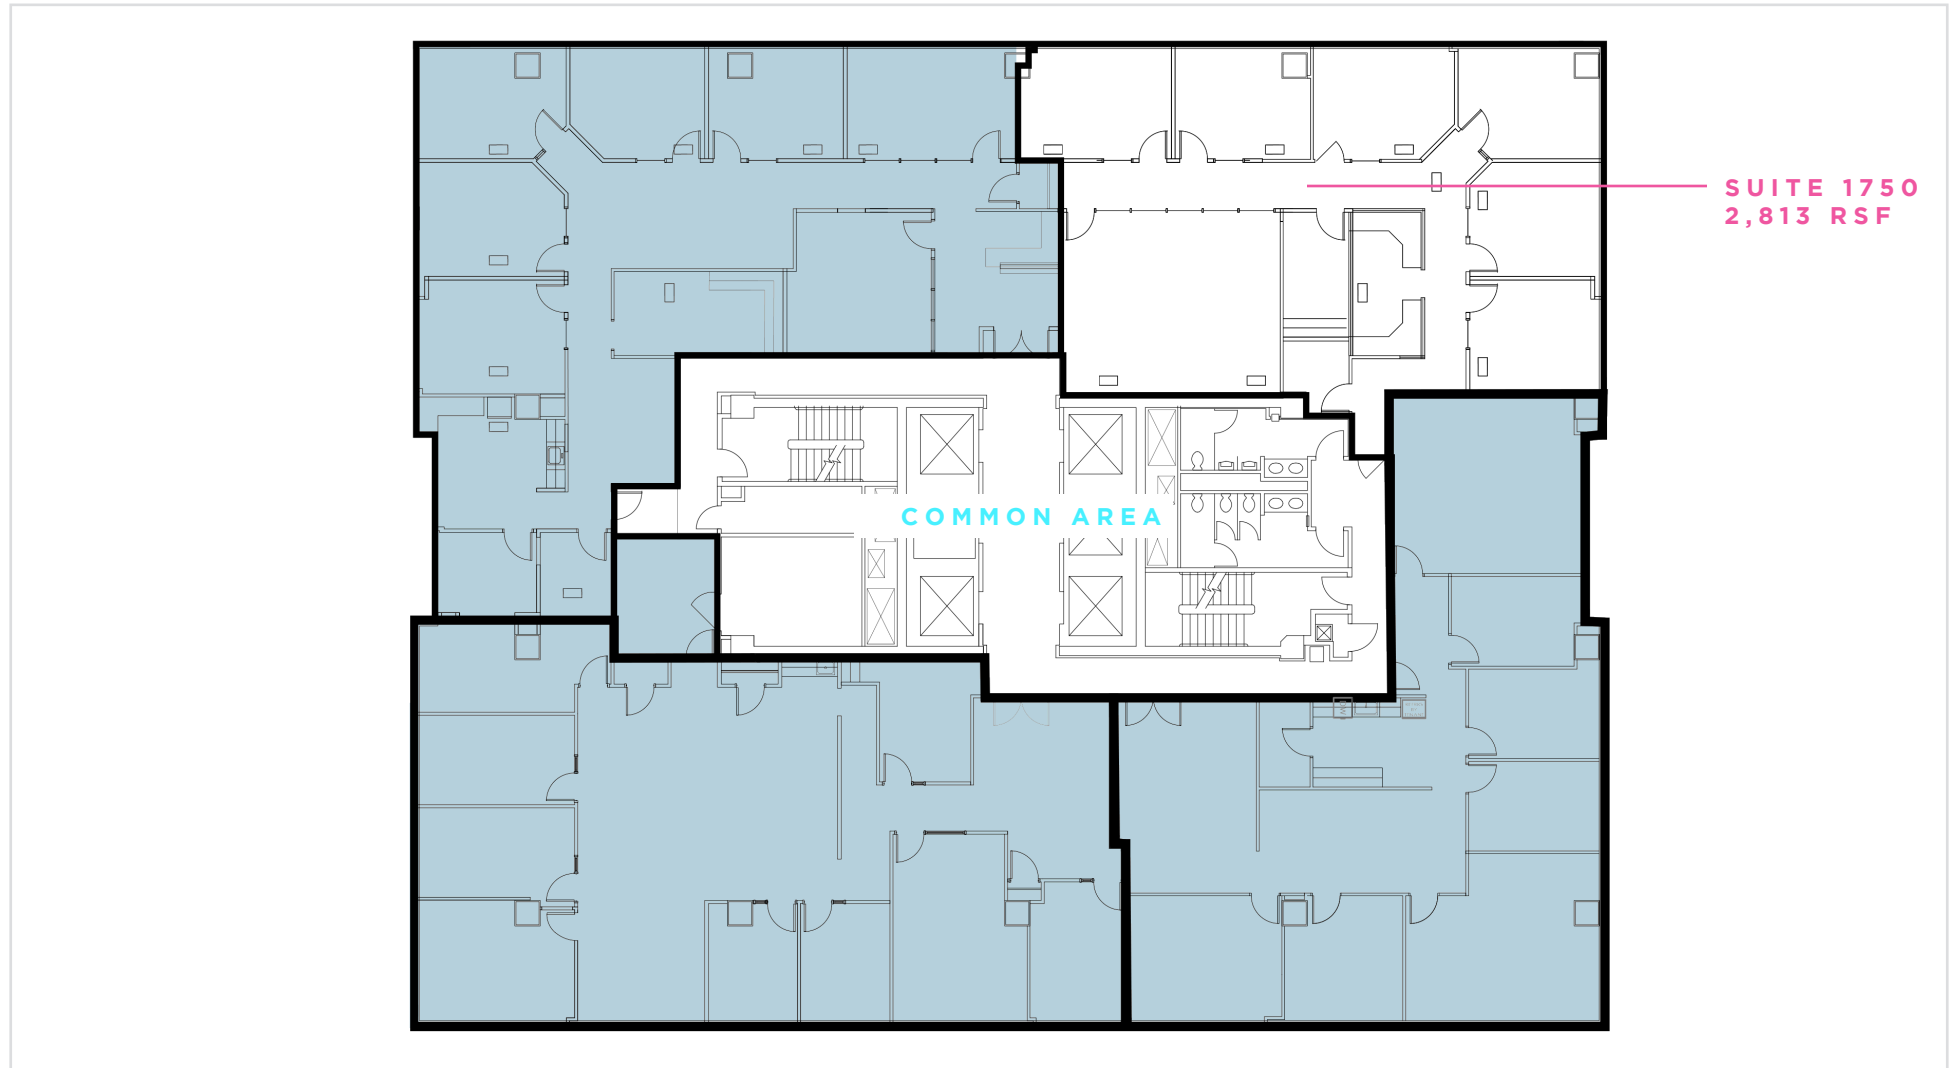

17th Floor - 2,813 RSF Available

<http://www.101westohio.com>

OHIO STREET

SUITE 1750
2,813 RSF

COMMON AREA

ILLINOIS STREET

W. MARKET STREET