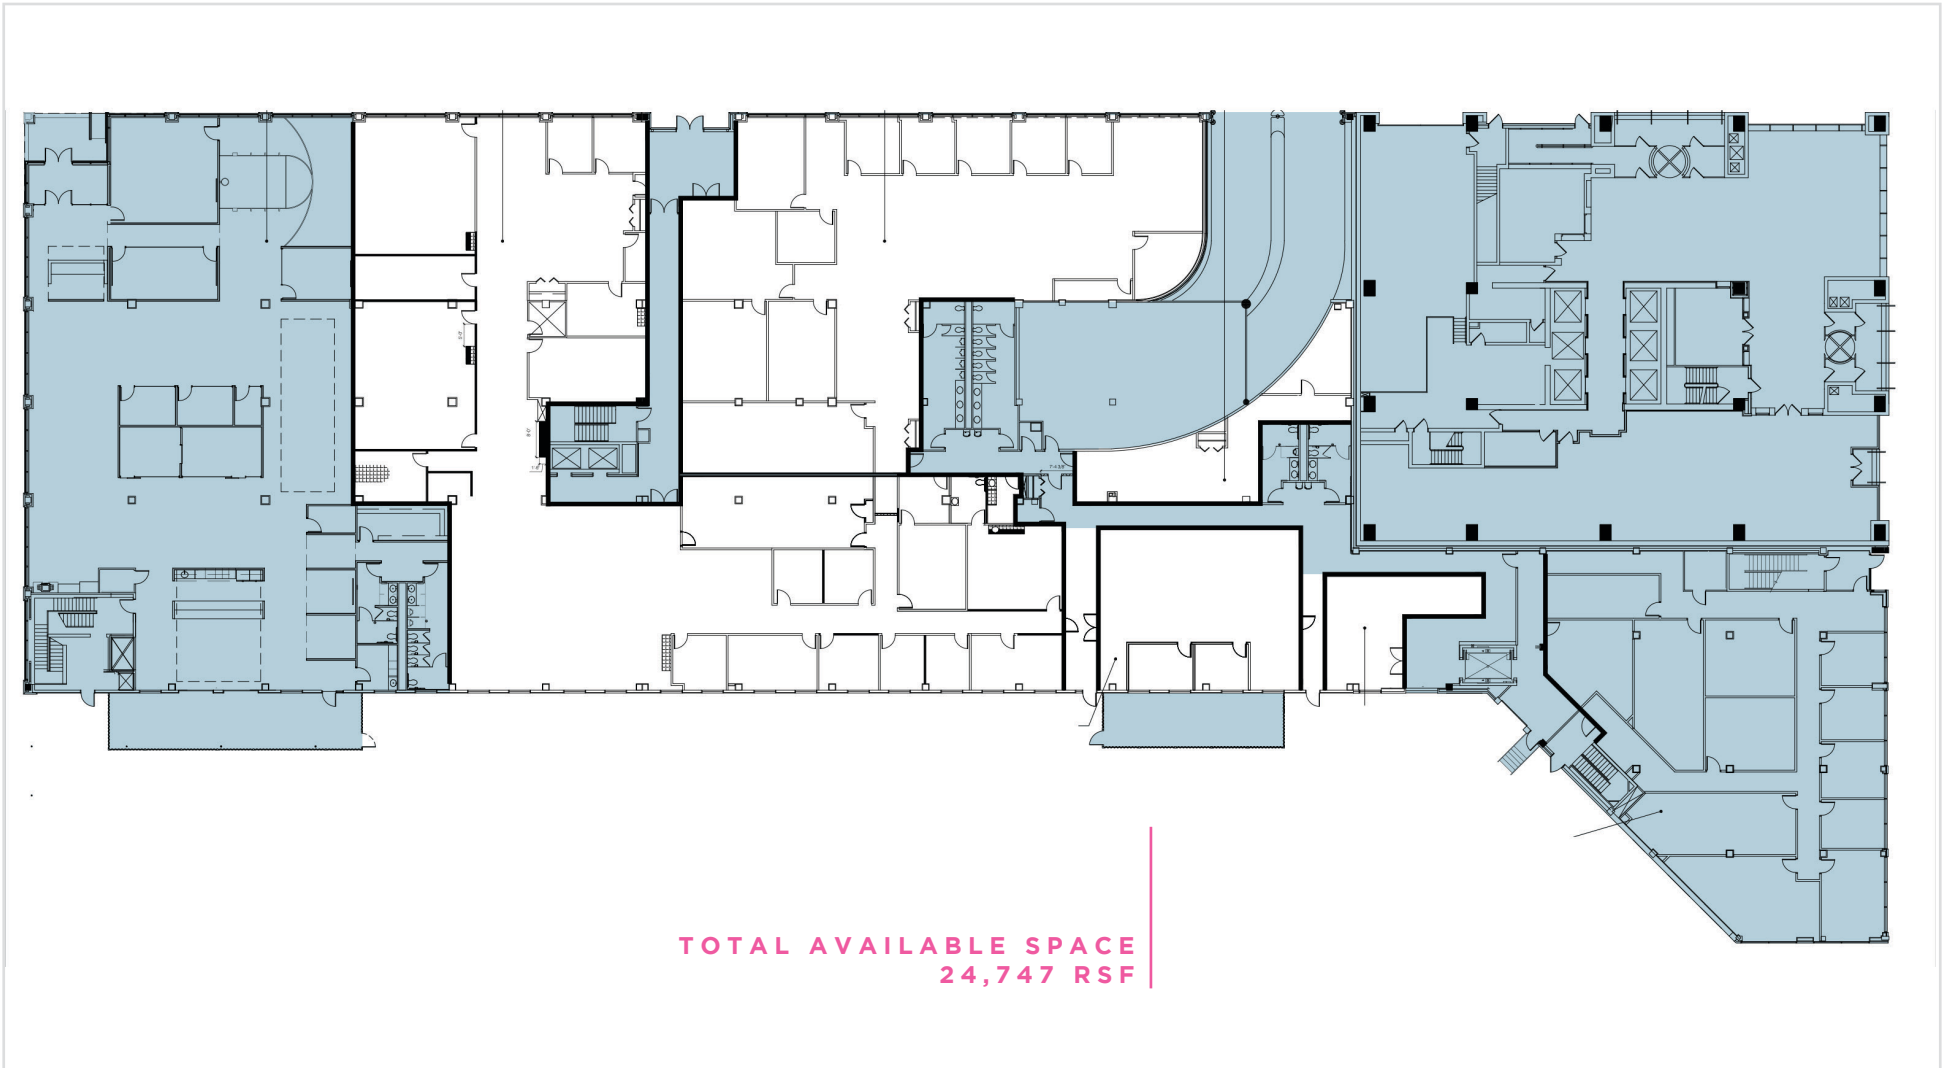

151 First Level - 24,747 RSF Available

<http://www.151westohio.com>

OHIO STREET

CAPITOL AVE

ILLINOIS STREET

TOTAL AVAILABLE SPACE
24,747 RSF

W. MARKET STREET

Unavailable or Common Areas