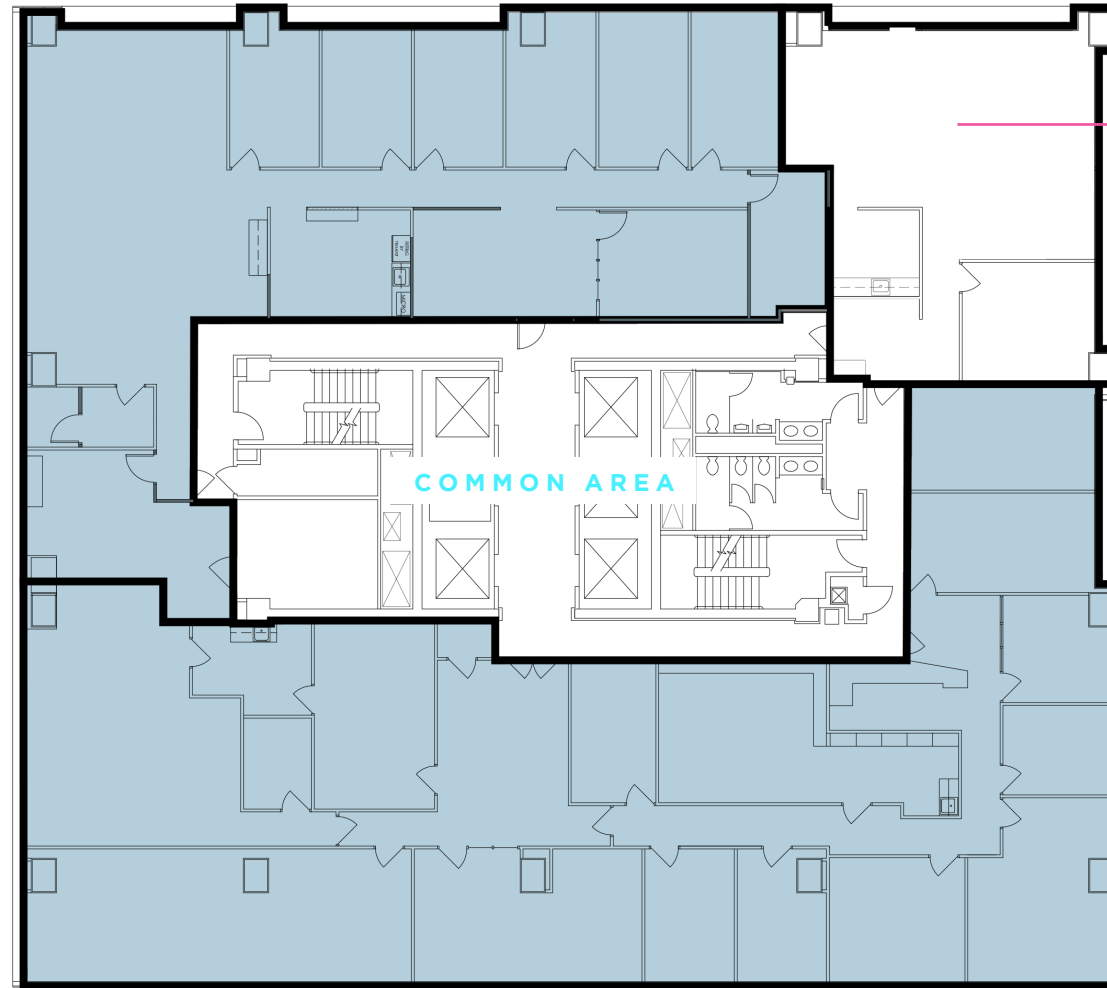

5th Floor - 1,578 RSF Available

<http://www.101westohio.com>

OHIO STREET

CAPITOL AVE

ILLINOIS STREET

SUITE 575
1,578 RSF

W. MARKET STREET